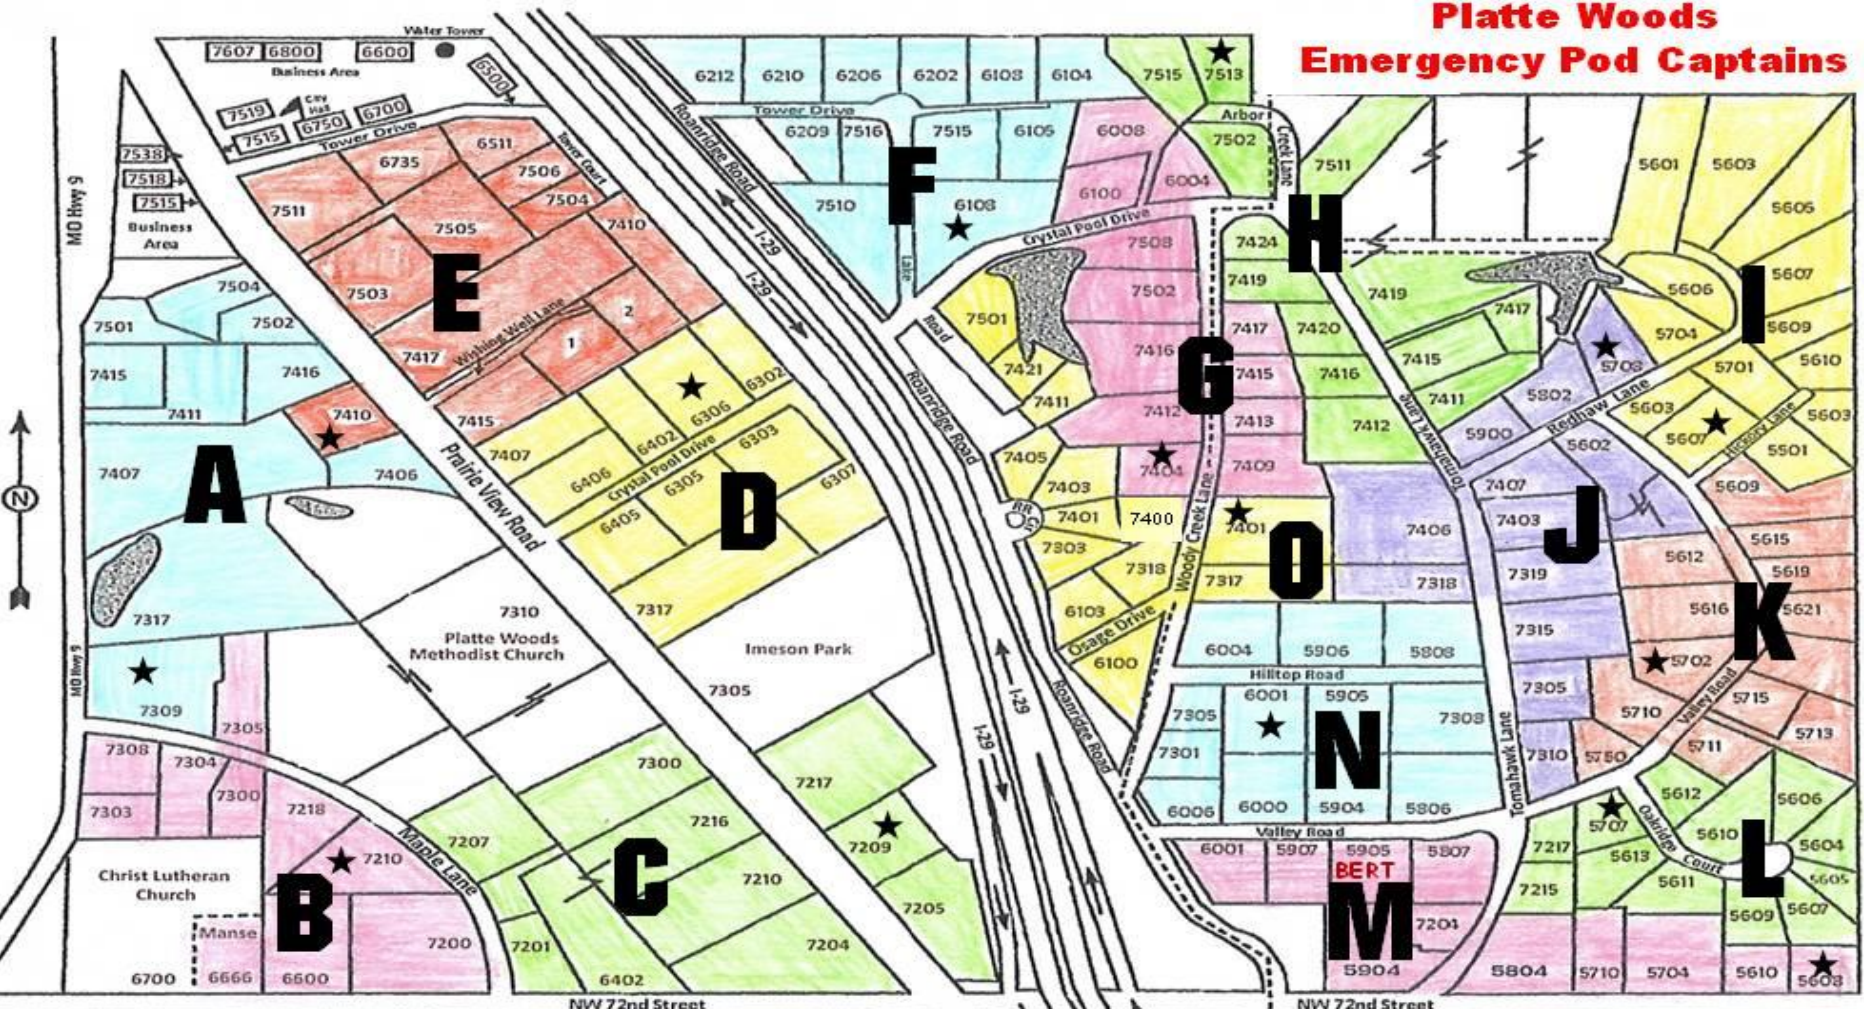

Platte Woods Emergency Pod Captains

Note: All unnumbered lots are vacant

City of Ward 1 Ward 2 **Platte Woods**

| | | |
|------------------------------|-----------------------------|-------------------------------------|
| A Kendra Bruington | F Patrice Alarie | K Scott & Joan Francis |
| B Brad & Robin Burger | G Ric & Tara Howard | L Mike & Rebekah Hamlett |
| C Tony Adrignola | H Mike Cox | M Charles & Amy Wheeler |
| D Jon Melham | I Brad & Kelley Grau | N Tom Sherman & Cara Maggard |
| E Jane Hoover | J Kathy Rollins | O Carlos & Christy Rodriguez |