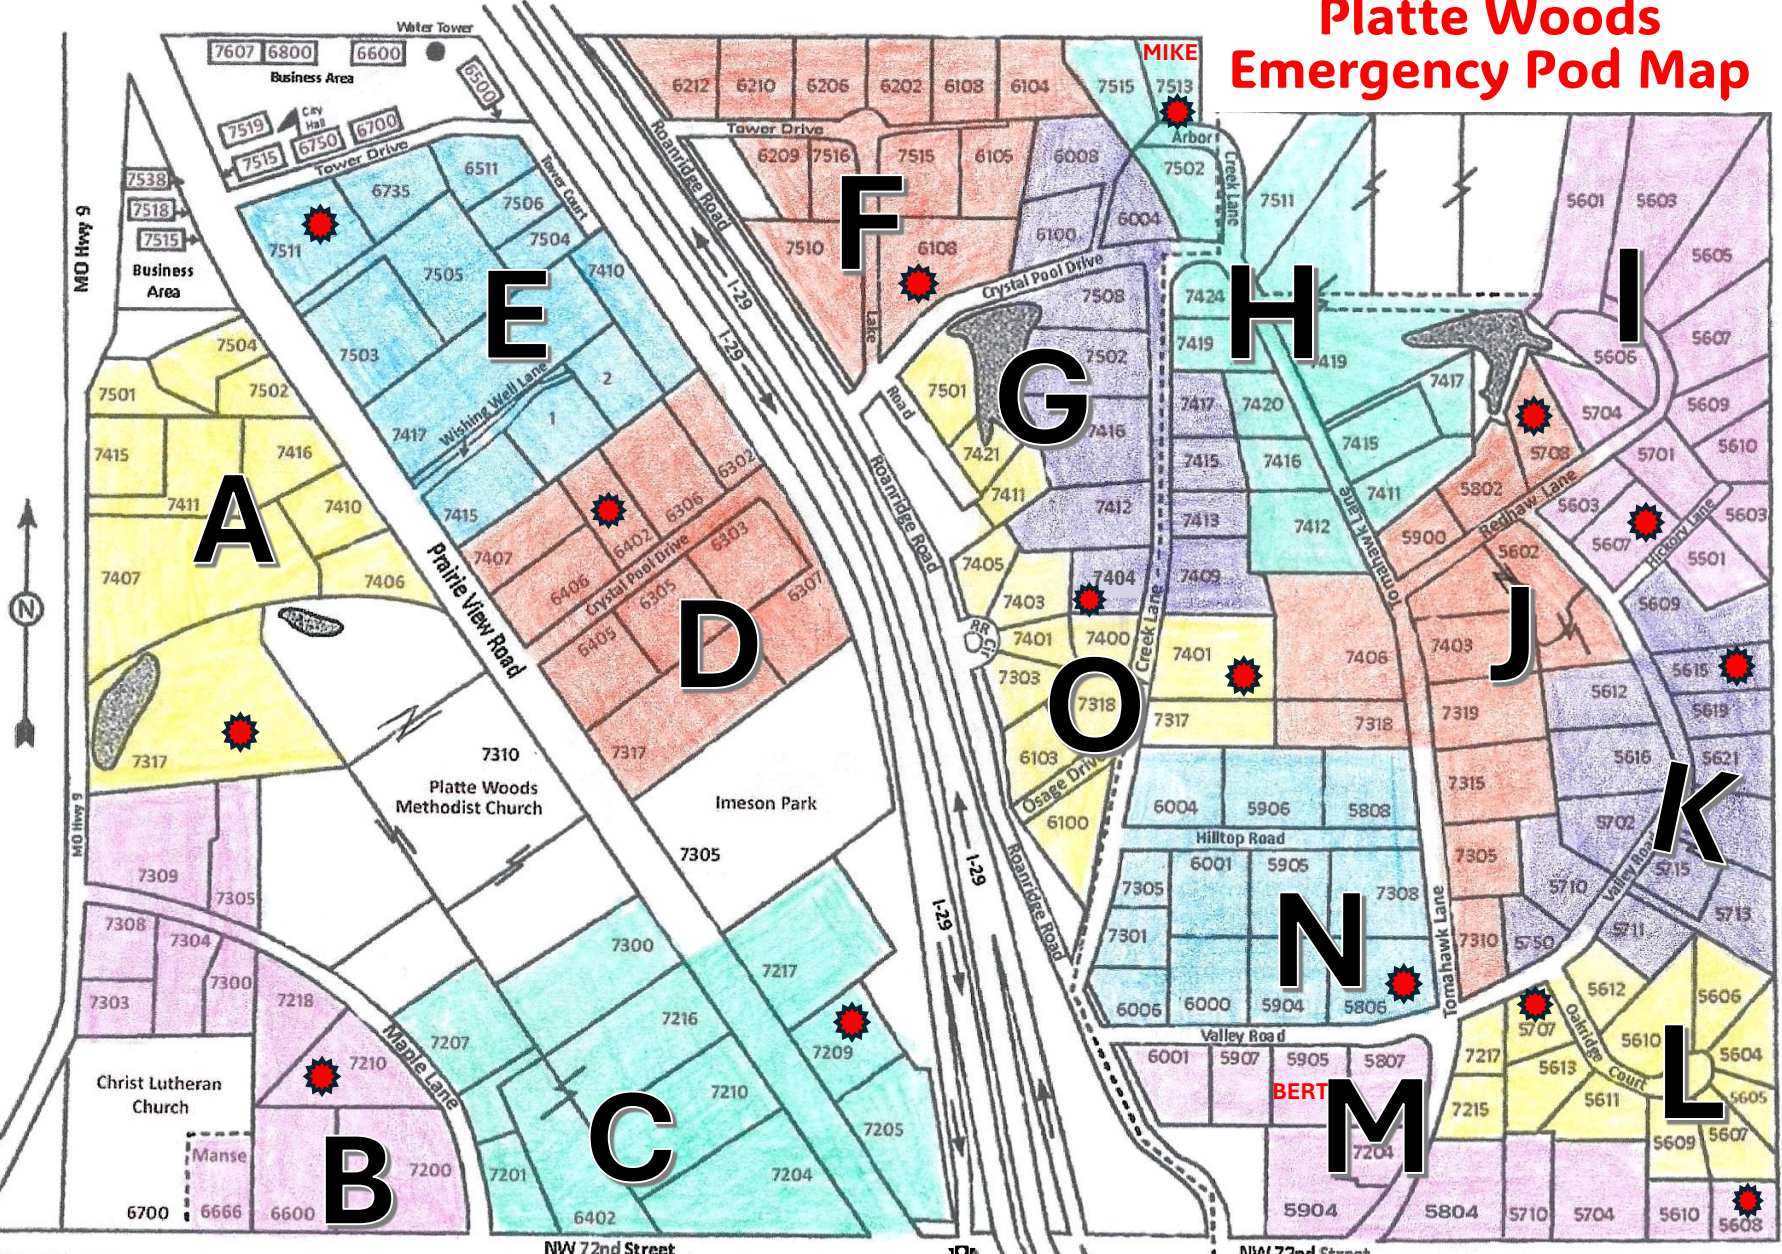

Platte Woods Emergency Pod Map

Note: All unnumbered lots are vacant

City of

EXIT 6

Platte Woods

Platte Woods Emergency Pod Captains

- | | | |
|------------------------------------|-----------------------------|--------------------------------------|
| A Anna Marie DeMayo | F Patrice Alarie | K Laura White |
| B Brad & Robin Burger | G Ric & Tara Howard | L Mike & Rebekah Hamlett |
| C Tony & Samantha Adrignola | H Mike Cox | M Charles & Amy Wheeler |
| D Joan Birdsell | I Kathy Rollins | N Laura Purcell & Rony Martin |
| E John & Karla Perkowski | J Brad & Kelley Grau | O Carlos & Christy Rodriguez |