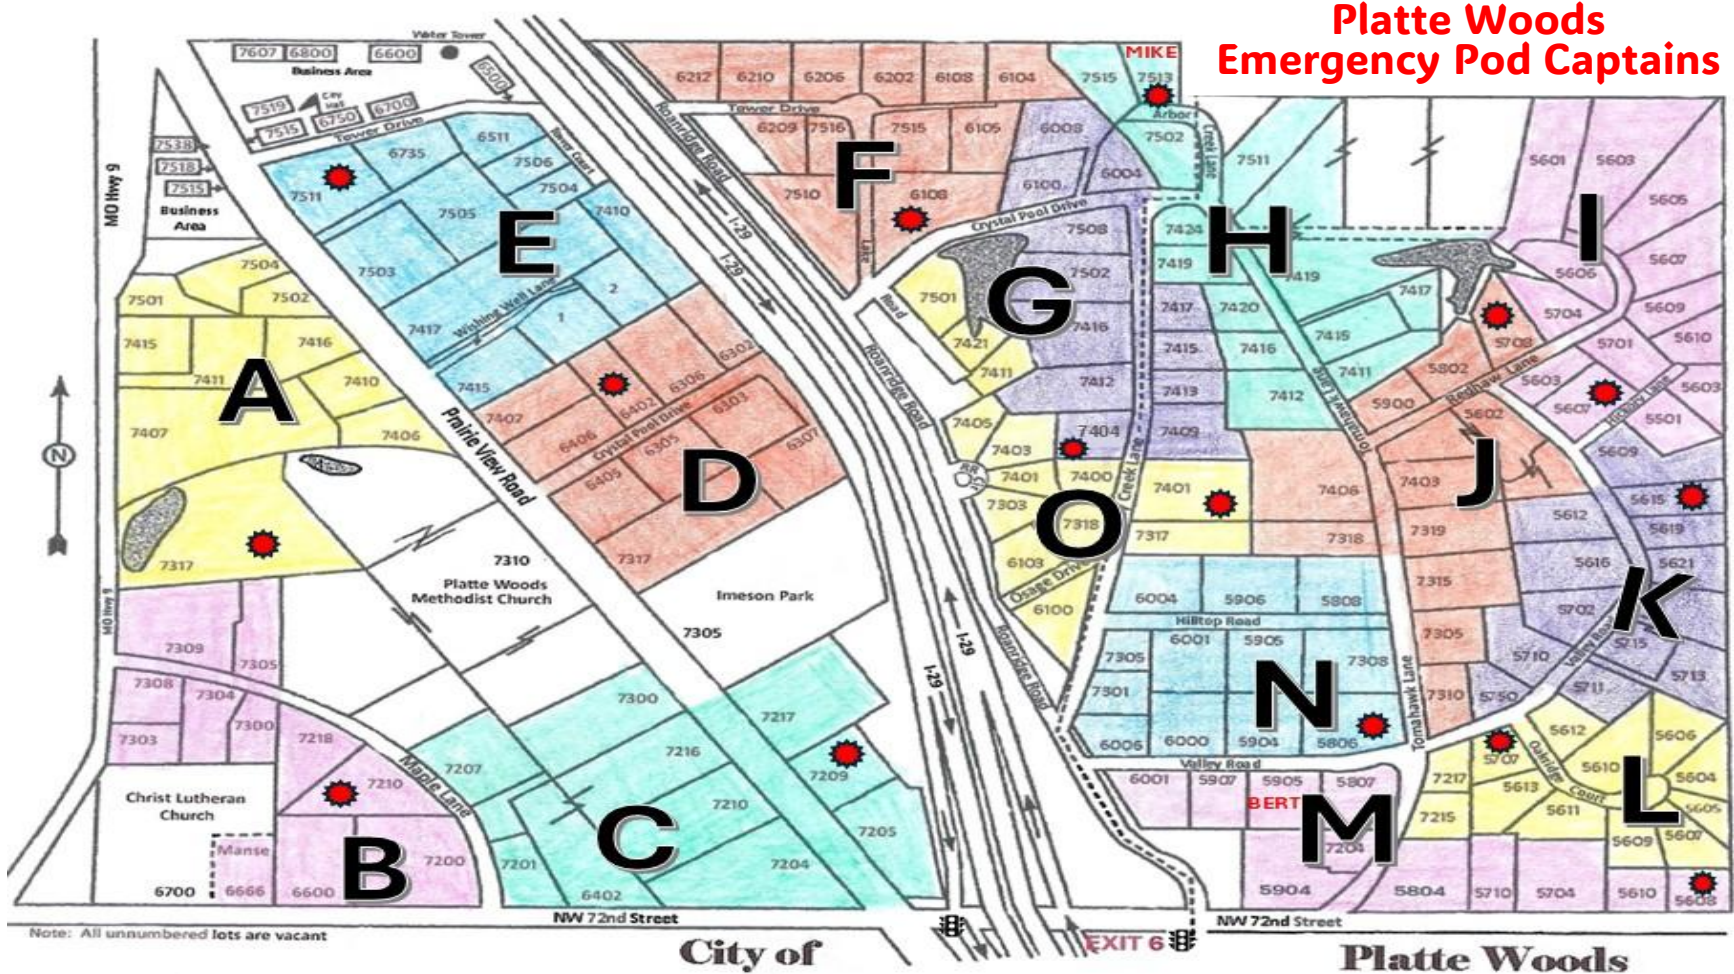

Platte Woods Emergency Pod Map

Note: All unnumbered lots are vacant

City of

EXIT 6

Platte Woods

Platte Woods Emergency Pod Captains

- | | | |
|------------------------------------|-----------------------------|--------------------------------------|
| A Anna Marie DeMayo | F Patrice Alarie | K Laura White |
| B Brad & Robin Burger | G Ric & Tara Howard | L Mike & Rebekah Hamlett |
| C Tony & Samantha Adrignola | H Mike Cox | M Charles & Amy Wheeler |
| D Joan Birdsell | I Kathy Rollins | N Laura Purcell & Rony Martin |
| E John & Karla Perkowski | J Brad & Kelley Grau | O Carlos & Christy Rodriguez |